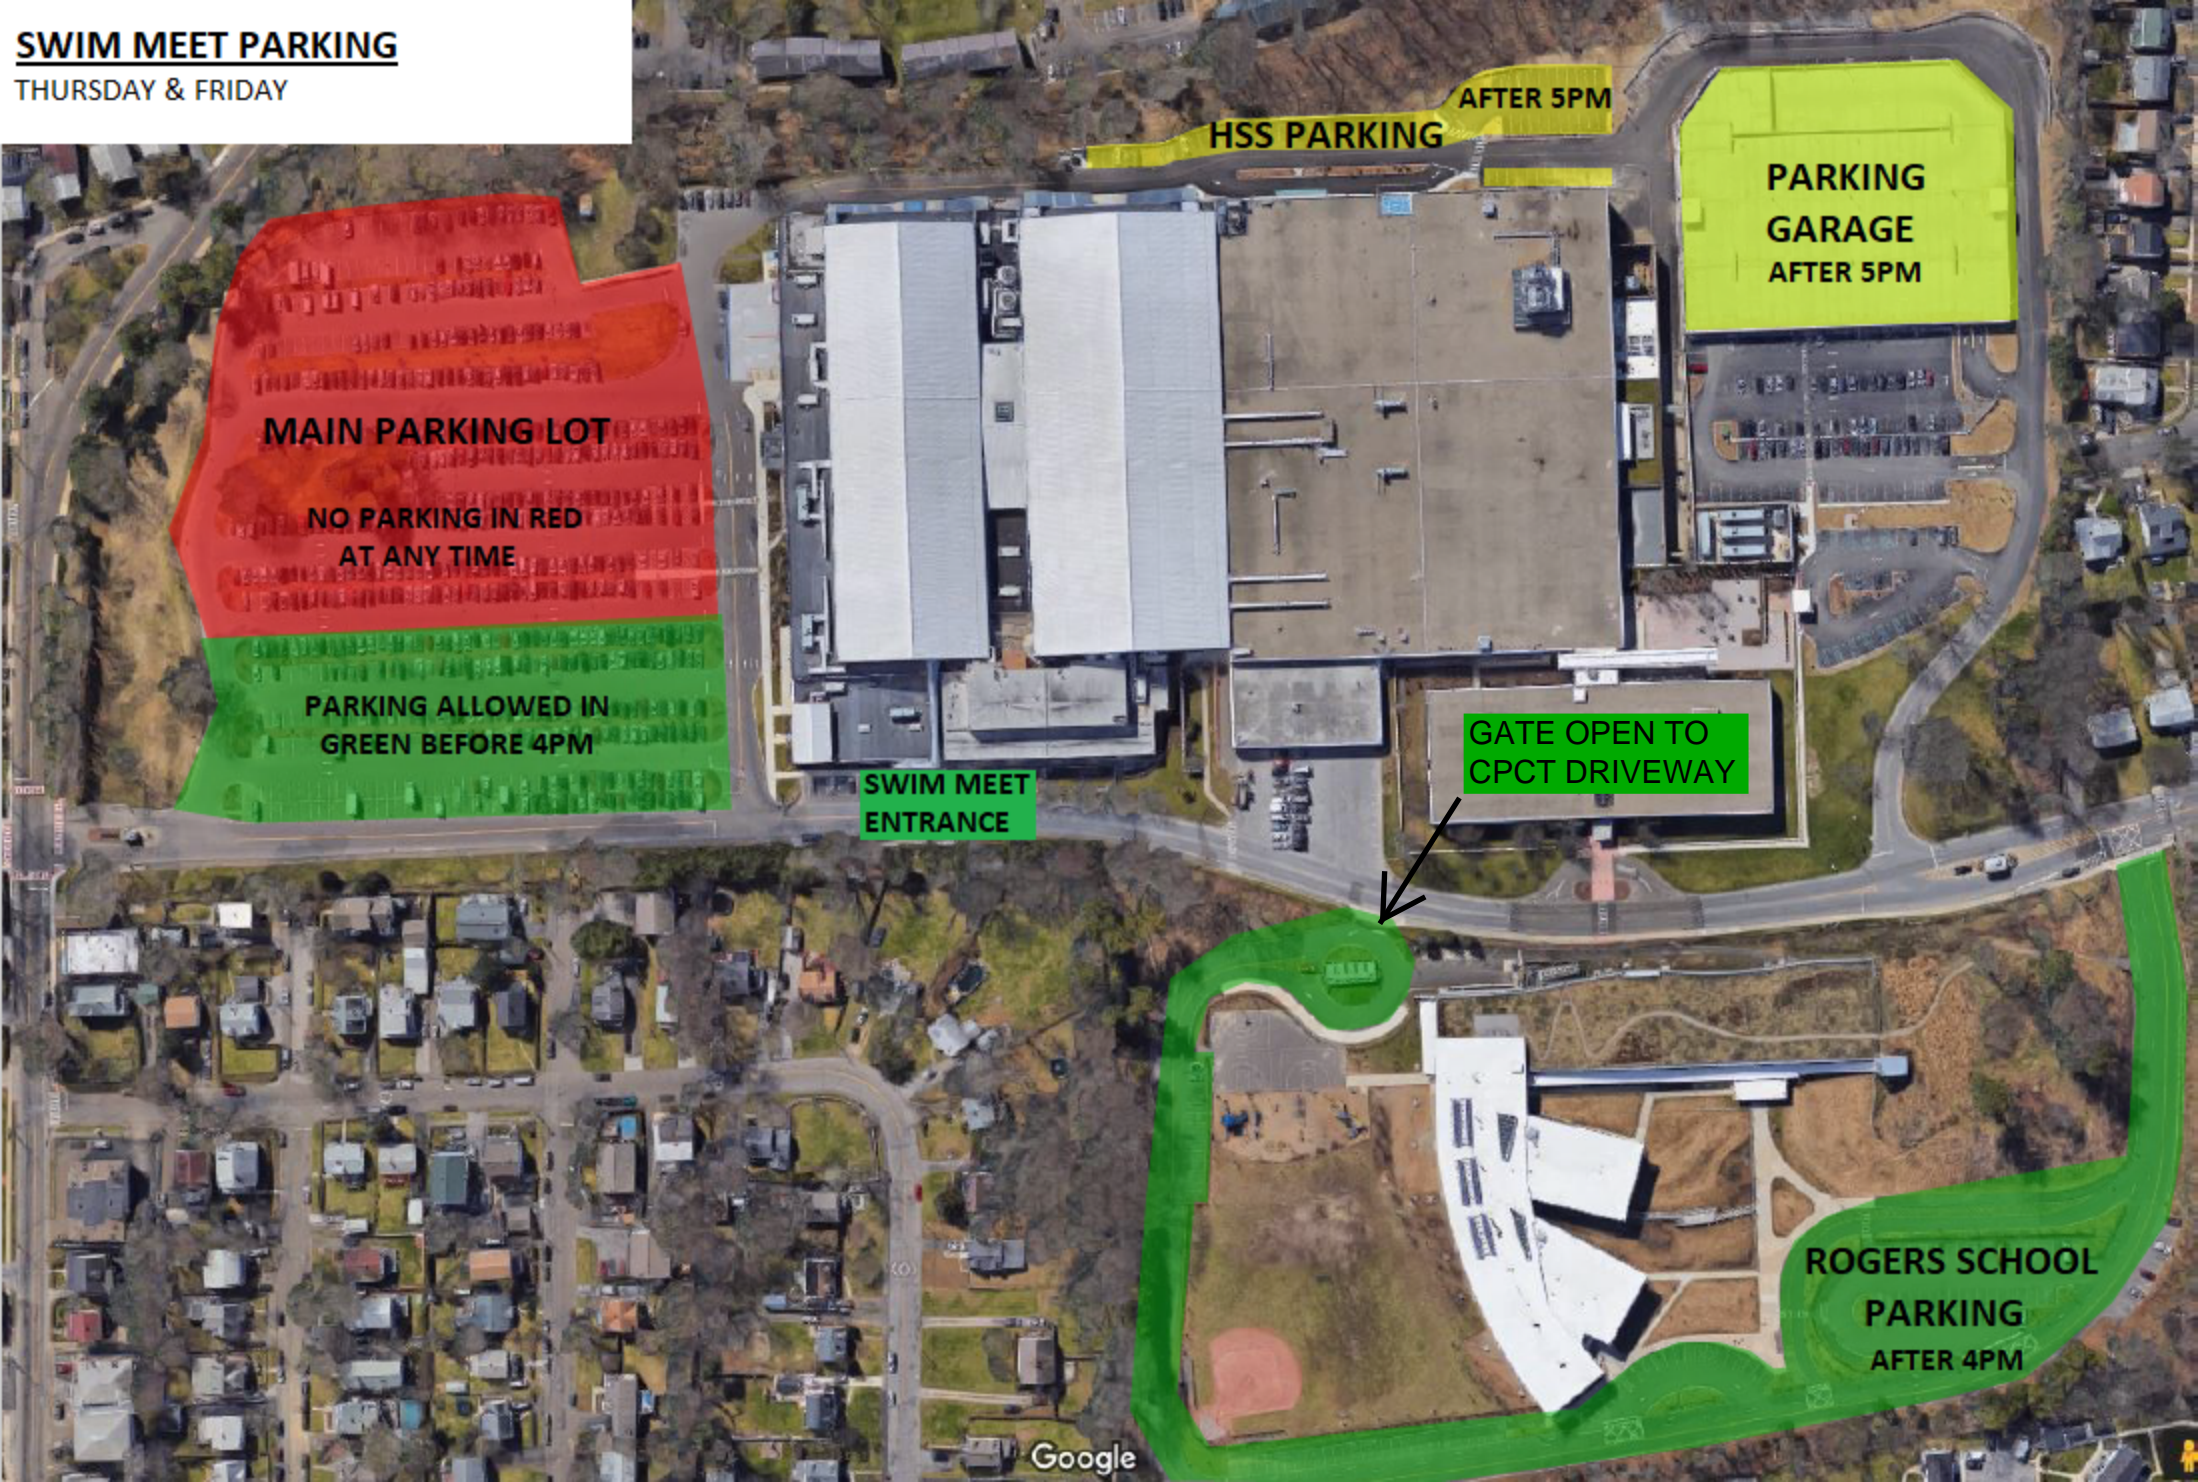

SWIM MEET PARKING

THURSDAY & FRIDAY

MAIN PARKING LOT

**NO PARKING IN RED
AT ANY TIME**

**PARKING ALLOWED IN
GREEN BEFORE 4PM**

**SWIM MEET
ENTRANCE**

HSS PARKING

AFTER 5PM

**PARKING
GARAGE
AFTER 5PM**

**GATE OPEN TO
CPCT DRIVEWAY**

**ROGERS SCHOOL
PARKING
AFTER 4PM**